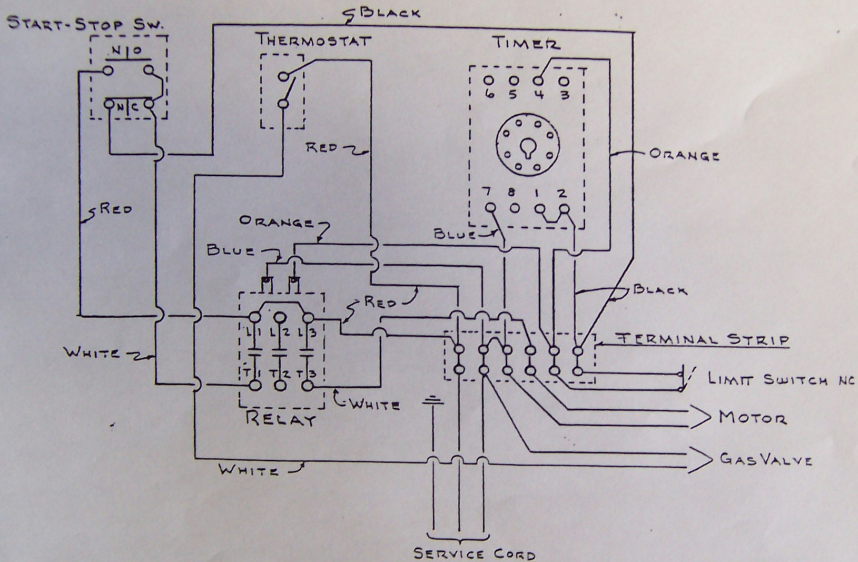

ASHLEY MACHINE COMPANY -
 901 NORTH CARVER GREENSBURG, INDIANA

SURE SCALD - MODELS SS-30, 36 & 48
PARTS DIAGRAM

DATE	SCALE	DRAWING	BY
10-94	NONE	SS - PD1	JJM

ASHLEY MACHINE COMPANY

901 NORTH CARYER

GREENSBURG, INDIANA

SCALDER Wiring Diagram

Models - SS-30, SS-36 & SS-48

AM-30S, AM-36S & AM-48S

DATE	SCALE	DRAWING	BY
2-96	None		JM