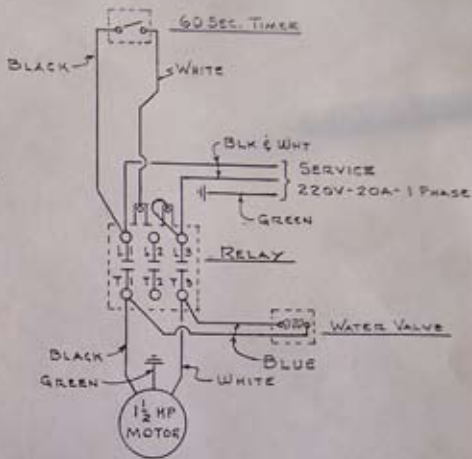

THREE PHASE

SINGLE PHASE

ASHLEY MACHINE COMPANY
901 NORTH CARVER GREENSBURG, INDIANA

SP-23 - WIRING DIAGRAM
1 1/2 HP - 220V - Single or Three Phase

DATE	SCALE	DRAWING	